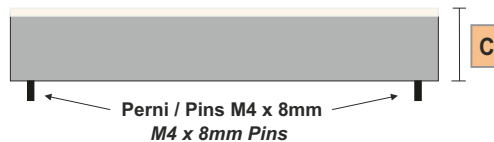

GERE Flat Dome Lamps

Pannelli retro illuminati per telecamere, illuminatori a luce diffusa, uso fisso o impulsivo - Back lit panels for cameras, diffused light illuminators, fixed or impulsive use

Mod. GERE	Lunghezza Length	Altezza Height	Spessore Thickness	Tensione alimentazione Supply voltage	Corrente alimentazione standard Standard supply current	Potenza assorbita Power consumption	Flusso luminosità generata tipica Typical luminous flux	illuminazione tipica Typical Lighting	Range temperatura lavoro Working temperature range
GERE3030-6K-H3 GERE3030-6K-H4 GERE3030-6K-H6	30 cm	30 cm	4,5 cm	24Vdc +/- 10%.	1040 mA	25,0 W	3450 lumen	5000 cd/m2	Da 0(no frost) a +45°C
GERE4030-6K-H3 GERE4030-6K-H4 GERE4030-6K-H6	40 cm	30 cm	4,5 cm		1440 mA	34,0 W	5100 lumen	5000 cd/m2	
GERE4040-6K-H3 GERE4040-6K-H4 GERE4040-6K-H6	40 cm	40 cm	4,5 cm		2000 mA	48,0 W	7200 lumen	5000 cd/m2	
GERE5020-6K-H3 GERE5020-6K-H4 GERE5020-6K-H6	50 cm	20 cm	4,5 cm		1120 mA	27,0 W	4050 lumen	5000 cd/m2	
GERE6020-6K-H3 GERE6020-6K-H4 GERE6020-6K-H6	60 cm	20 cm	4,5 cm		1440 mA	34,0 W	5100 lumen	5000 cd/m2	
GERE5050-6K-H3 GERE5050-6K-H4 GERE5050-6K-H6	50 cm	50 cm	4,5 cm		2880 mA	69,0 W	10.350 lumen	5000 cd/m2	
GERE6060-6K-H3 GERE6060-6K-H4 GERE6060-6K-H6	60 cm	60 cm	4,5 cm		4480 mA	107,5 W	16.125 lumen	5000 cd/m2	
CUSTOM									From 0(no frost) To +45°C

FORO PER TELECAMERA
HOLE FOR CAMERA
H3 (30mm) / H4 (40mm) / H6 (60mm)

Pannello alluminio copertura plexiglass 5mm
Aluminium panel with 5mm plexiglass cover

fissaggio standard
standard fixing

Genesi LUX[®] a division of
Genesi Elettronica srl