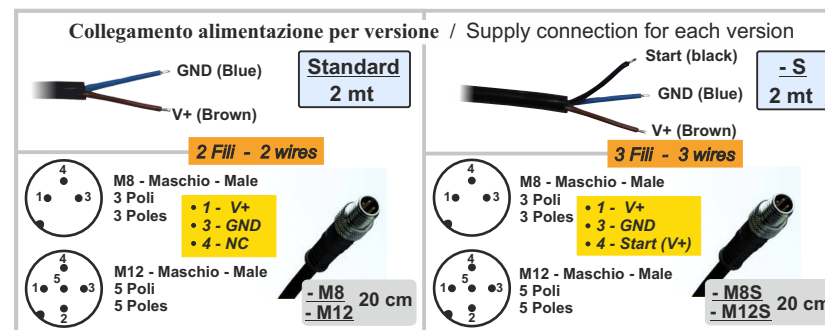

GERE Flat Dome Lamps

Pannelli retro illuminati per telecamere, illuminatori a luce diffusa, uso fisso o impulsivo - Back lit panels for cameras, diffused light illuminators, fixed or impulsive use

Mod. GERE	Lunghezza Length	Altezza Height	Spessore Thickness	Tensione alimentazione Supply voltage	Corrente alimentazione standard Standard supply current	Potenza assorbita Power consumption	Flusso luminosità generata tipica Typical luminous flux	illuminazione tipica Typical Lighting	Range temperatura lavoro Working temperature range
GERE3030-6K-H3 GERE3030-6K-H4 GERE3030-6K-H6	30 cm	30 cm	4,5 cm	24Vdc +/- 10%.	1040 mA	25,0 W	3450 lumen	5000 cd/m2	Da 0(no frost) a +45°C
GERE4030-6K-H3 GERE4030-6K-H4 GERE4030-6K-H6	40 cm	30 cm	4,5 cm		1440 mA	34,0 W	5100 lumen	5000 cd/m2	
GERE4040-6K-H3 GERE4040-6K-H4 GERE4040-6K-H6	40 cm	40 cm	4,5 cm		2000 mA	48,0 W	7200 lumen	5000 cd/m2	
GERE5020-6K-H3 GERE5020-6K-H4 GERE5020-6K-H6	50 cm	20 cm	4,5 cm		1120 mA	27,0 W	4050 lumen	5000 cd/m2	
GERE6020-6K-H3 GERE6020-6K-H4 GERE6020-6K-H6	60 cm	20 cm	4,5 cm		1440 mA	34,0 W	5100 lumen	5000 cd/m2	
GERE5050-6K-H3 GERE5050-6K-H4 GERE5050-6K-H6	50 cm	50 cm	4,5 cm		2880 mA	69,0 W	10.350 lumen	5000 cd/m2	
GERE6060-6K-H3 GERE6060-6K-H4 GERE6060-6K-H6	60 cm	60 cm	4,5 cm		4480 mA	107,5 W	16.125 lumen	5000 cd/m2	
CUSTOM									From 0(no frost) To +45°C

FORO PER TELECAMERA
HOLE FOR CAMERA
H3 (30mm) / H4 (40mm) / H6 (60mm)

Pannello alluminio copertura plexiglass 5mm
Aluminium panel with 5mm plexiglass cover

fissaggio standard
standard fixing

Genesi LUX[®] a division of
Genesi Elettronica srl

GERE Flat Dome Options

Ex. Code : **GEREAABB-YY-HH-CCC-WW1-WW2**

Lampada Led / Led lamp	
- Alimentazione: 24 Vdc Supply: 24Vdc	
- Grado di protezione: IP40 Protection degree: IP40	
- Illuminatore sistemi ispezione con telecamere illuminator for vision systems with cameras	