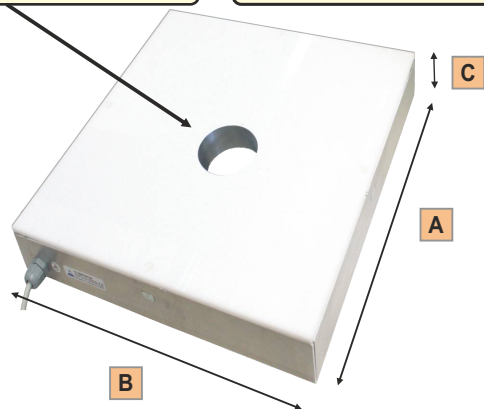

GERE Flat Dome Lamps

Pannelli retro illuminati per telecamere, illuminatori a luce diffusa, uso fisso o impulsivo - Back lit panels for cameras, diffused light illuminators, fixed or impulsive use

Mod. GERE	Lunghezza Length	Altezza Height	Spessore Thickness	Tensione alimentazione Supply voltage	Corrente alimentazione standard Standard supply current	Potenza assorbita Power consumption	Flusso luminosità generata tipica Typical luminous flux	illuminazione tipica Typical Lighting	Range temperatura lavoro Working temperature range
GERE3030-6K-H3 GERE3030-6K-H4 GERE3030-6K-H6	30 cm	30 cm	4,5 cm	24Vdc +/- 10%.	1040 mA	25,0 W	3450 lumen	5000 cd/m2	Da 0(no frost) a +45°C
GERE4030-6K-H3 GERE4030-6K-H4 GERE4030-6K-H6	40 cm	30 cm	4,5 cm		1440 mA	34,0 W	5100 lumen	5000 cd/m2	
GERE4040-6K-H3 GERE4040-6K-H4 GERE4040-6K-H6	40 cm	40 cm	4,5 cm		2000 mA	48,0 W	7200 lumen	5000 cd/m2	
GERE5020-6K-H3 GERE5020-6K-H4 GERE5020-6K-H6	50 cm	20 cm	4,5 cm		1120 mA	27,0 W	4050 lumen	5000 cd/m2	
GERE6020-6K-H3 GERE6020-6K-H4 GERE6020-6K-H6	60 cm	20 cm	4,5 cm		1440 mA	34,0 W	5100 lumen	5000 cd/m2	
GERE5050-6K-H3 GERE5050-6K-H4 GERE5050-6K-H6	50 cm	50 cm	4,5 cm		2880 mA	69,0 W	10.350 lumen	5000 cd/m2	
GERE6060-6K-H3 GERE6060-6K-H4 GERE6060-6K-H6	60 cm	60 cm	4,5 cm		4480 mA	107,5 W	16.125 lumen	5000 cd/m2	
CUSTOM									From 0(no frost) To +45°C

FORO PER TELECAMERA
HOLE FOR CAMERA
H3 (30mm) / H4 (40mm) / H6 (60mm)

Pannello alluminio copertura plexiglass 5mm
Aluminium panel with 5mm plexiglass cover

fissaggio standard
standard fixing

Genesi LUX[®] a division of
Genesi Elettronica srl

GERE Flat Dome Options

Ex. Code : **GEREAABB-YY-HH-CCC-WW1-WW2**

Lampada Led / Led lamp	
- Alimentazione: 24 Vdc Supply: 24Vdc	
- Grado di protezione: IP40 Protection degree: IP40	
- Illuminatore sistemi ispezione con telecamere illuminator for vision systems with cameras	